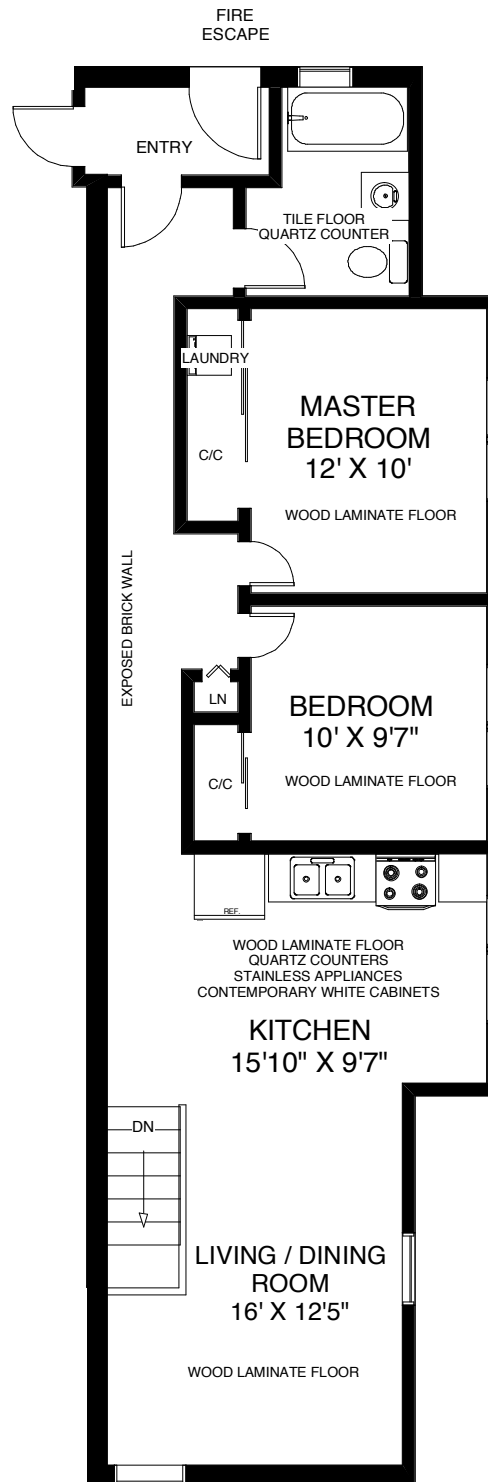

185 JANE STREET

CEILING HT 9'

900 SQ FT

Note: Measurements & Calculations are approximate. Provided as a guideline only.